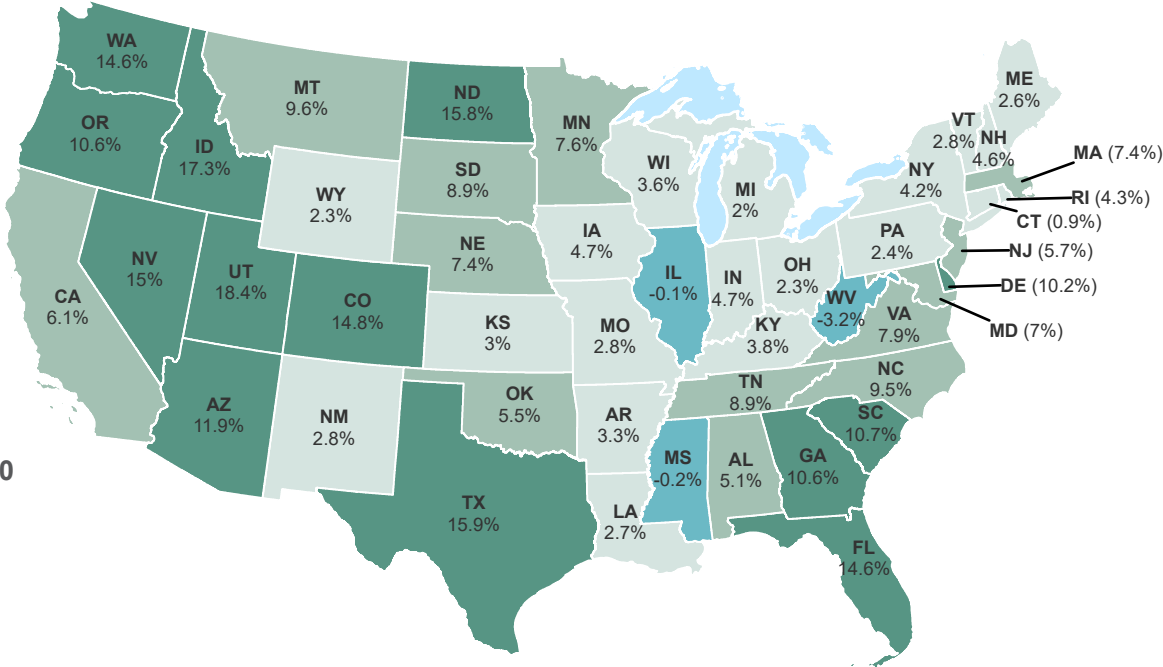

2020 Census Percent Change in Resident Population (2010-2020)

US: 7.4% Increase Since 2010

State Percent Change

- <0% or Less Decrease (3)
- 0% to <5% (19)
- 5% to <10% (13)
- 10% or More Increase (13)

Map: Tennessee State Data Center, University of Tennessee, Knoxville • **Source:** Resident Population of the 50 States (Table 2), US Census Bureau, 2010 and 2020 • **Note:** Resident population excludes counts of overseas U.S. military and federal civilian employees (and their dependents living with them).