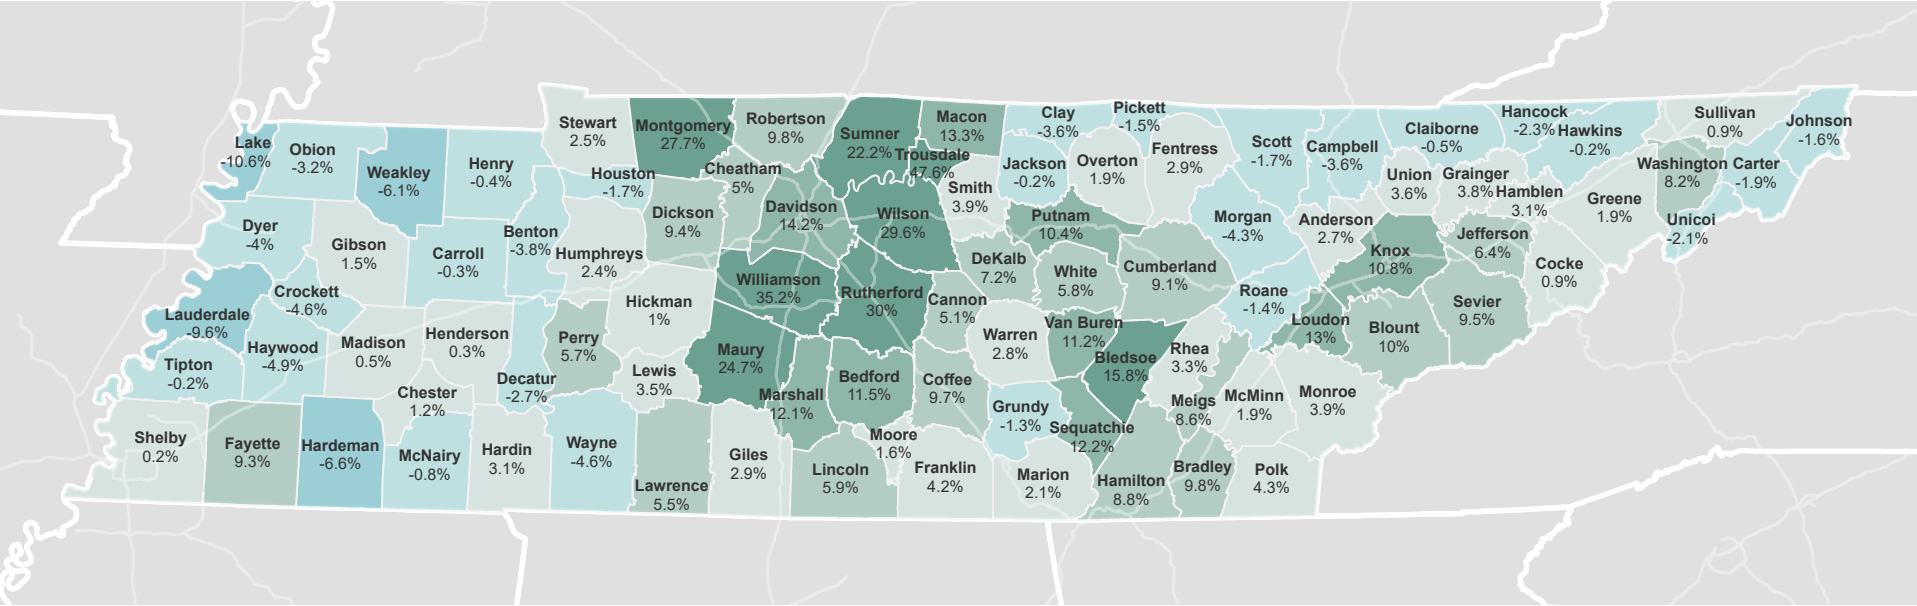

# Tennessee 2020 Census

## Percent Change in County Population (2010-2020)

**Population Decrease**

<-5% or less (4)

-5% to <0% (26)

**Population Increase**

0% to <5% (29)

5% to <10% (19)

10% to 15% (9)